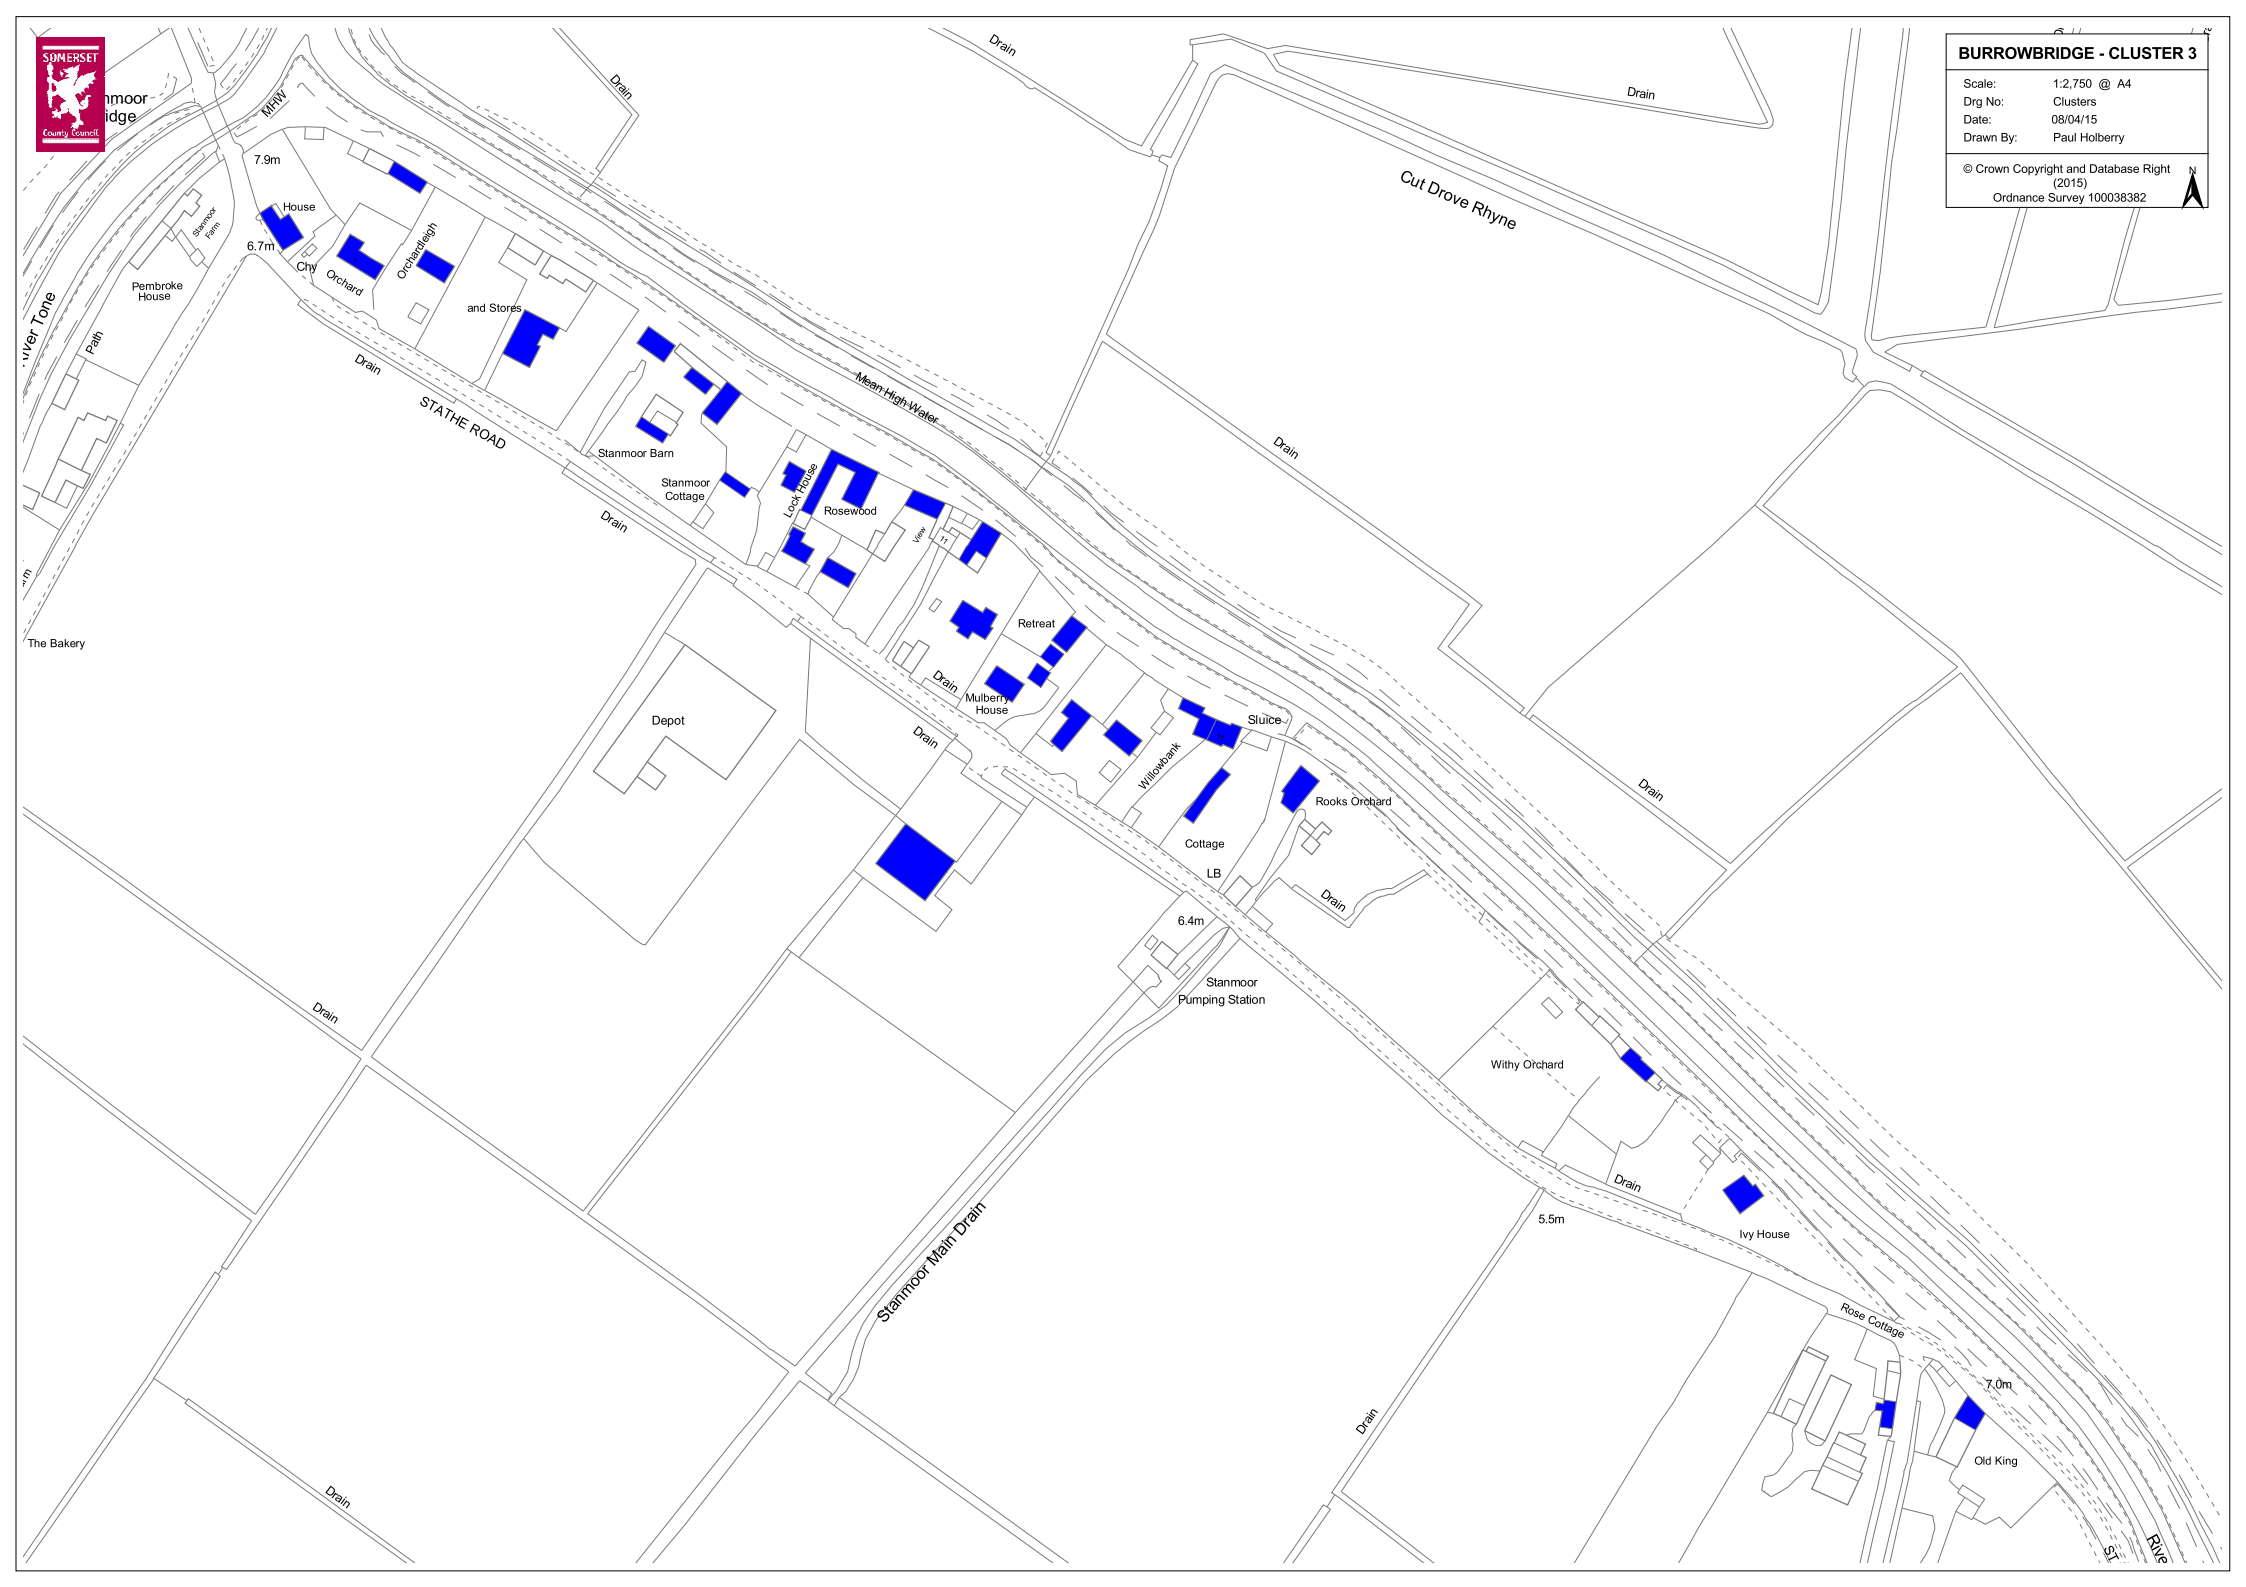

BURROWBRIDGE - CLUSTER 3

Scale: 1:2,750 @ A4
Drg No: Clusters
Date: 08/04/15
Drawn By: Paul Holberry

© Crown Copyright and Database Right (2015)
Ordnance Survey 100038382

Stanmoor
Pembroke House
The Bakery

7.9m
6.7m
House
Orchard
and Stores

STATHE ROAD

Stanmoor Barn
Stanmoor Cottage
Lock House
Rosewood

Retreat
Mulberry House

Sluice
Willowbank
Rooks Orchard

Cottage
LB

6.4m
Stanmoor Pumping Station

Witby Orchard

5.5m

Ivy House

Rose Cottage

7.0m

Old King

ST. RIVE